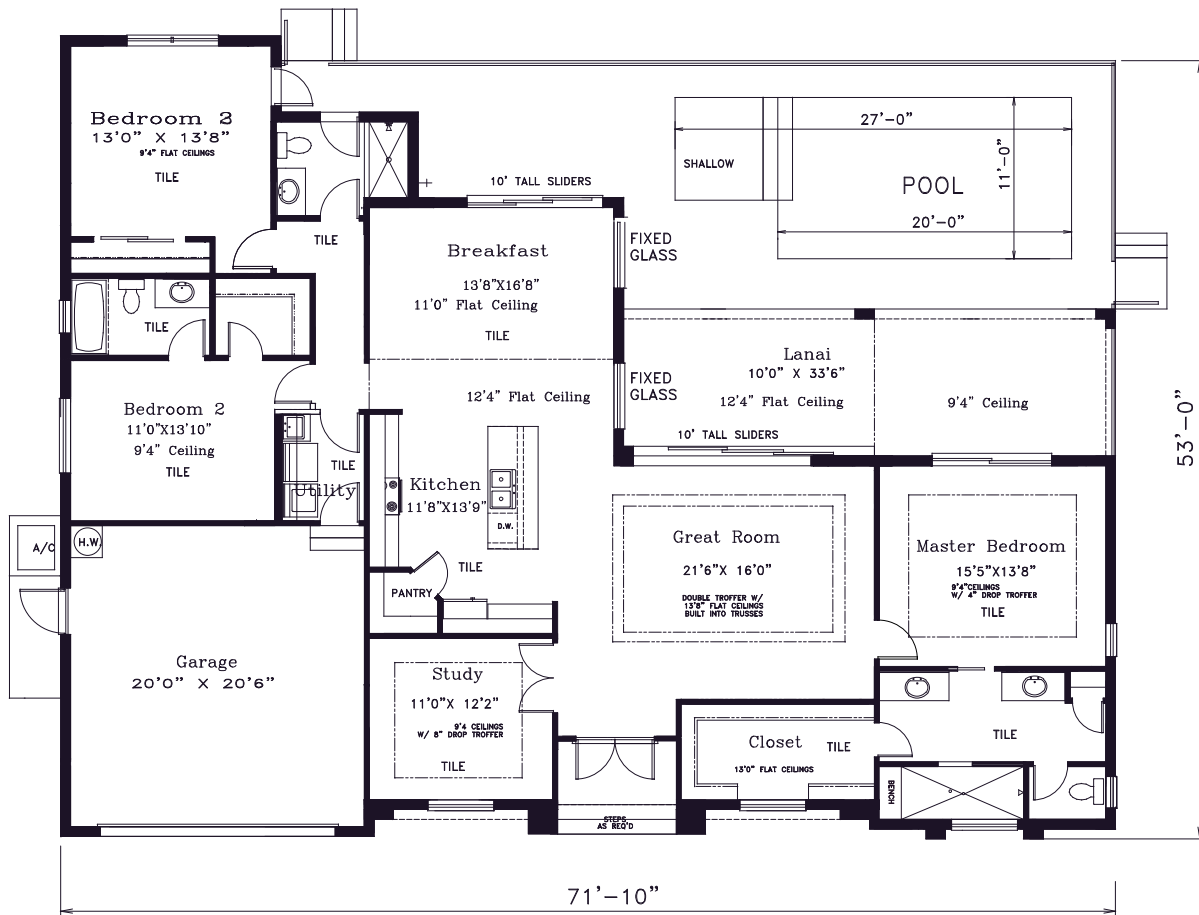

# BONAIRE "MINI" MODEL

LIVING	2216
LANAI	335
GARAGE	439
ENTRY	56
<b>TOTAL</b>	<b>3046</b>

FRONT ELEVATION

DRAWN BY JCB - 1-15-21

FCI HOMES, INC. - LICENSE: CBC1261026